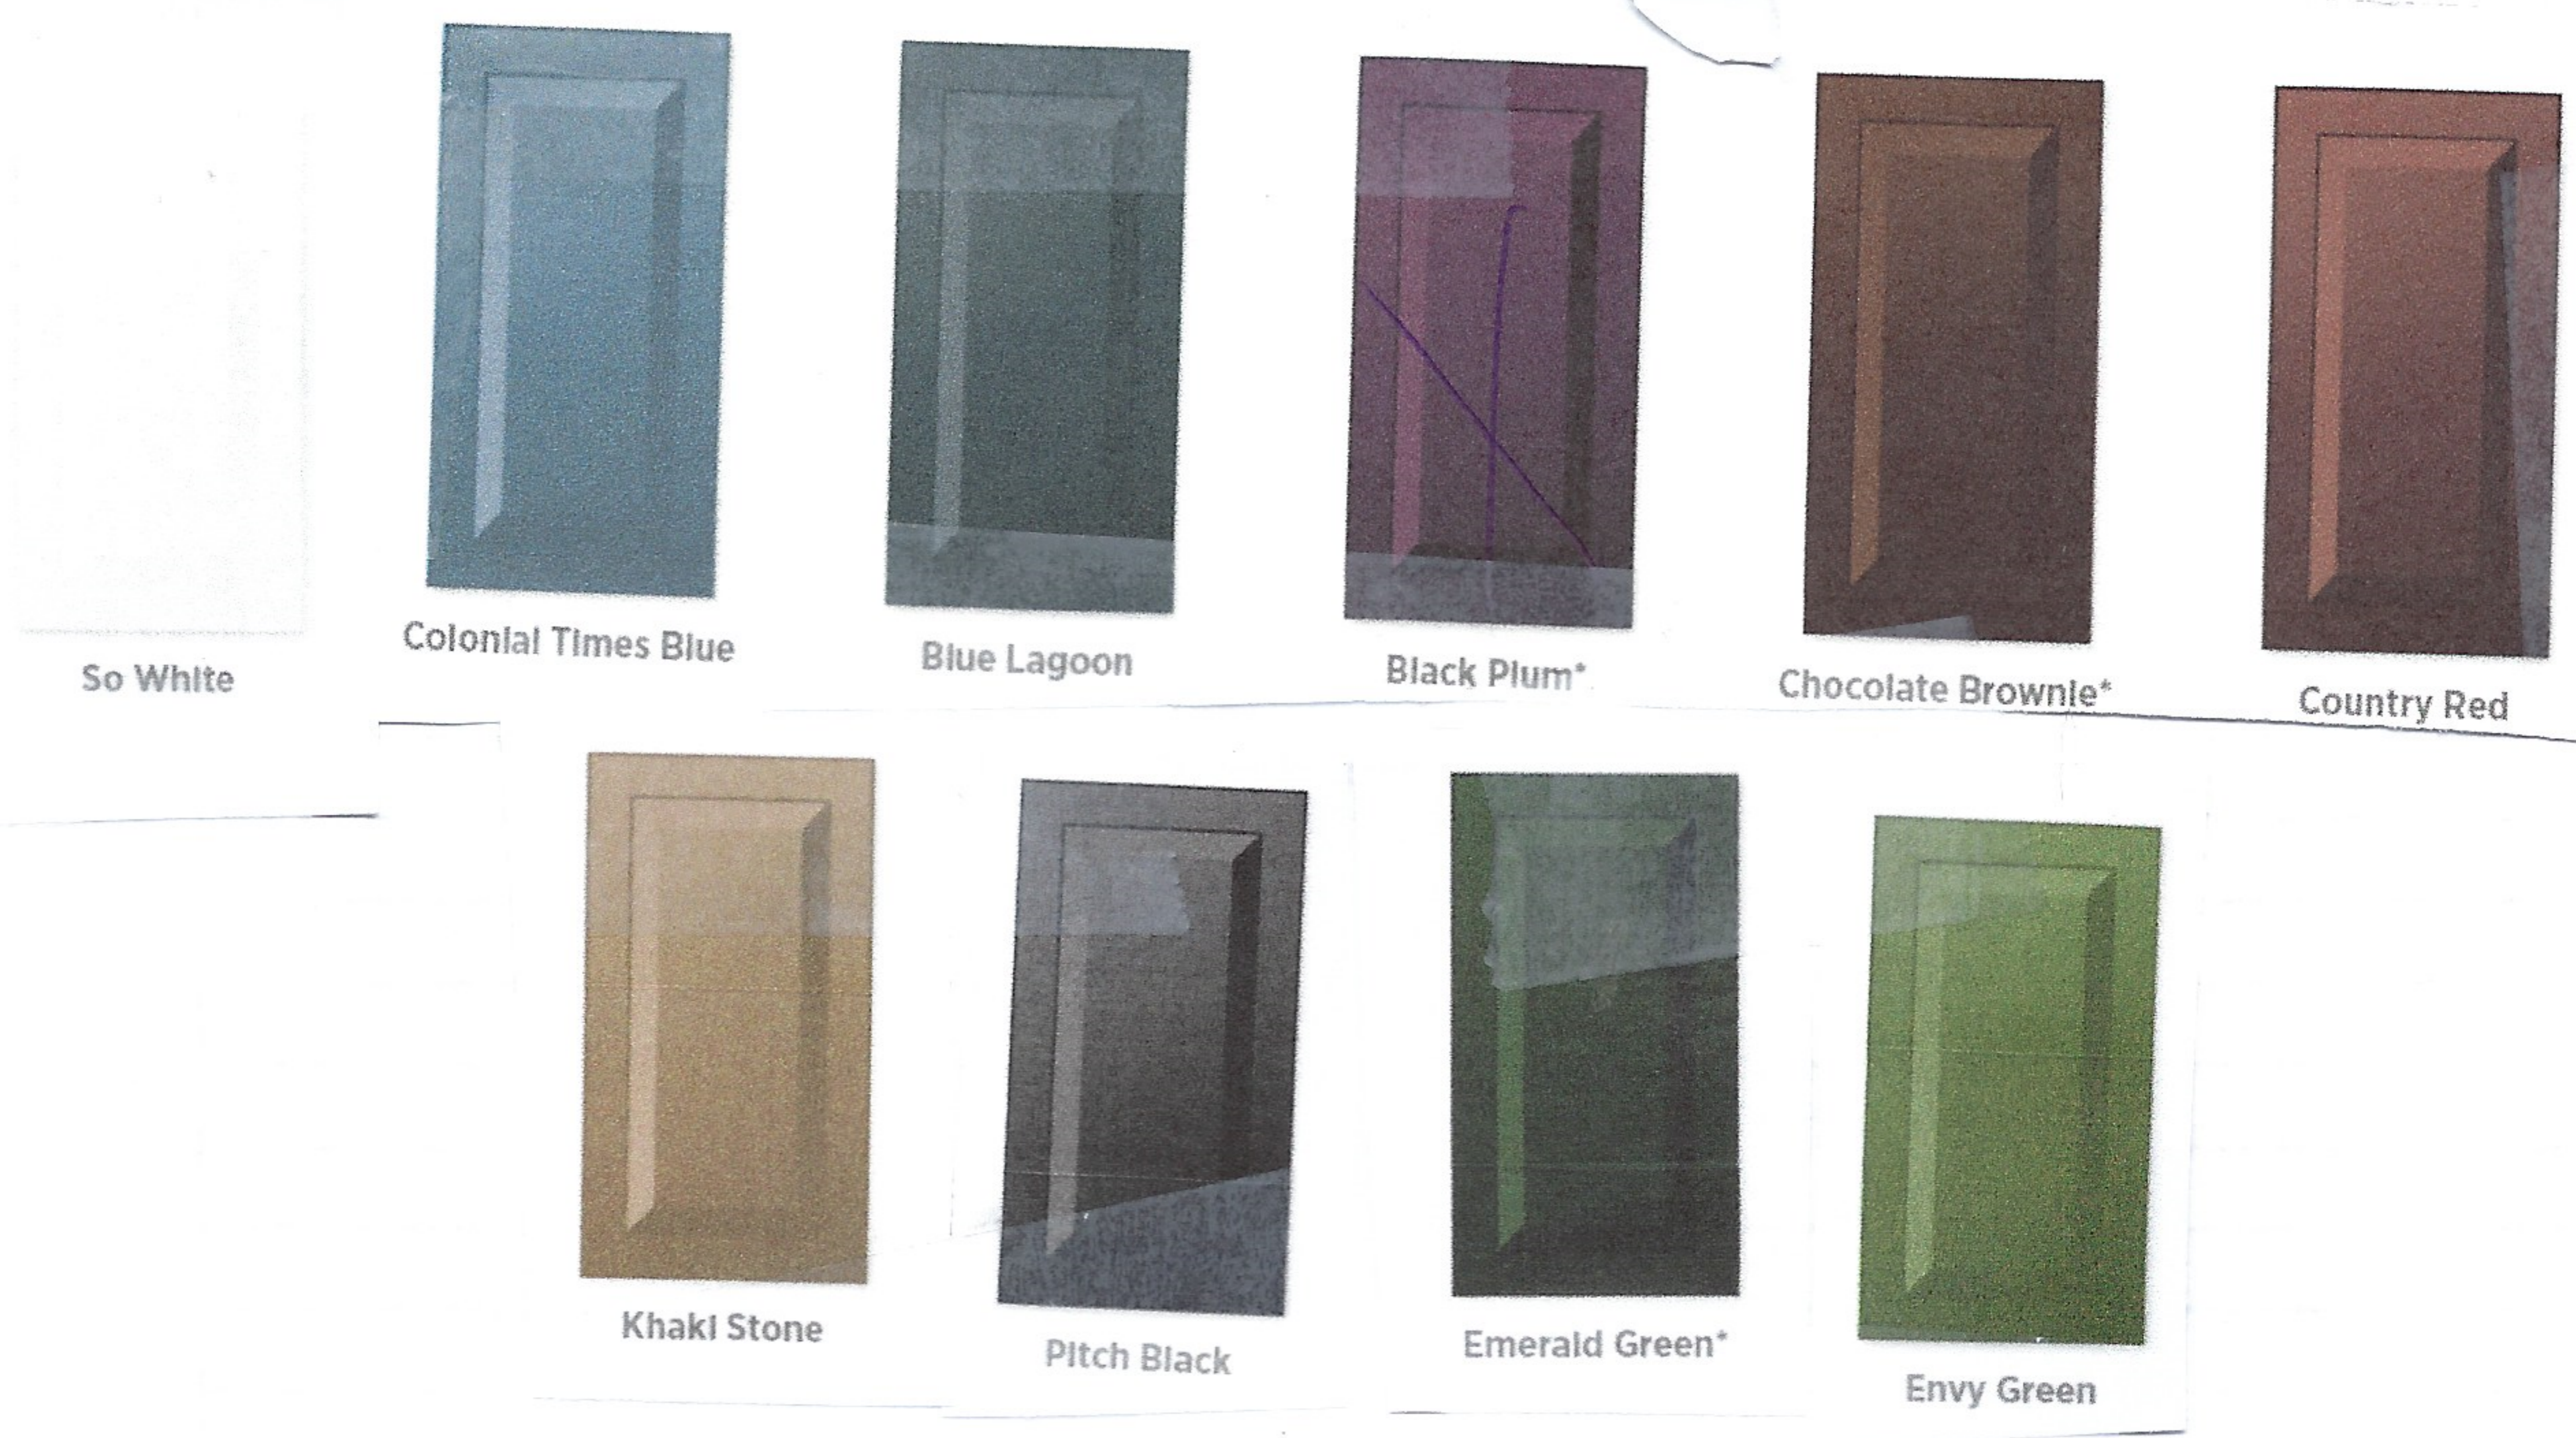

Shutter Colors & Front Door

Roof Shingles/

Siding colors